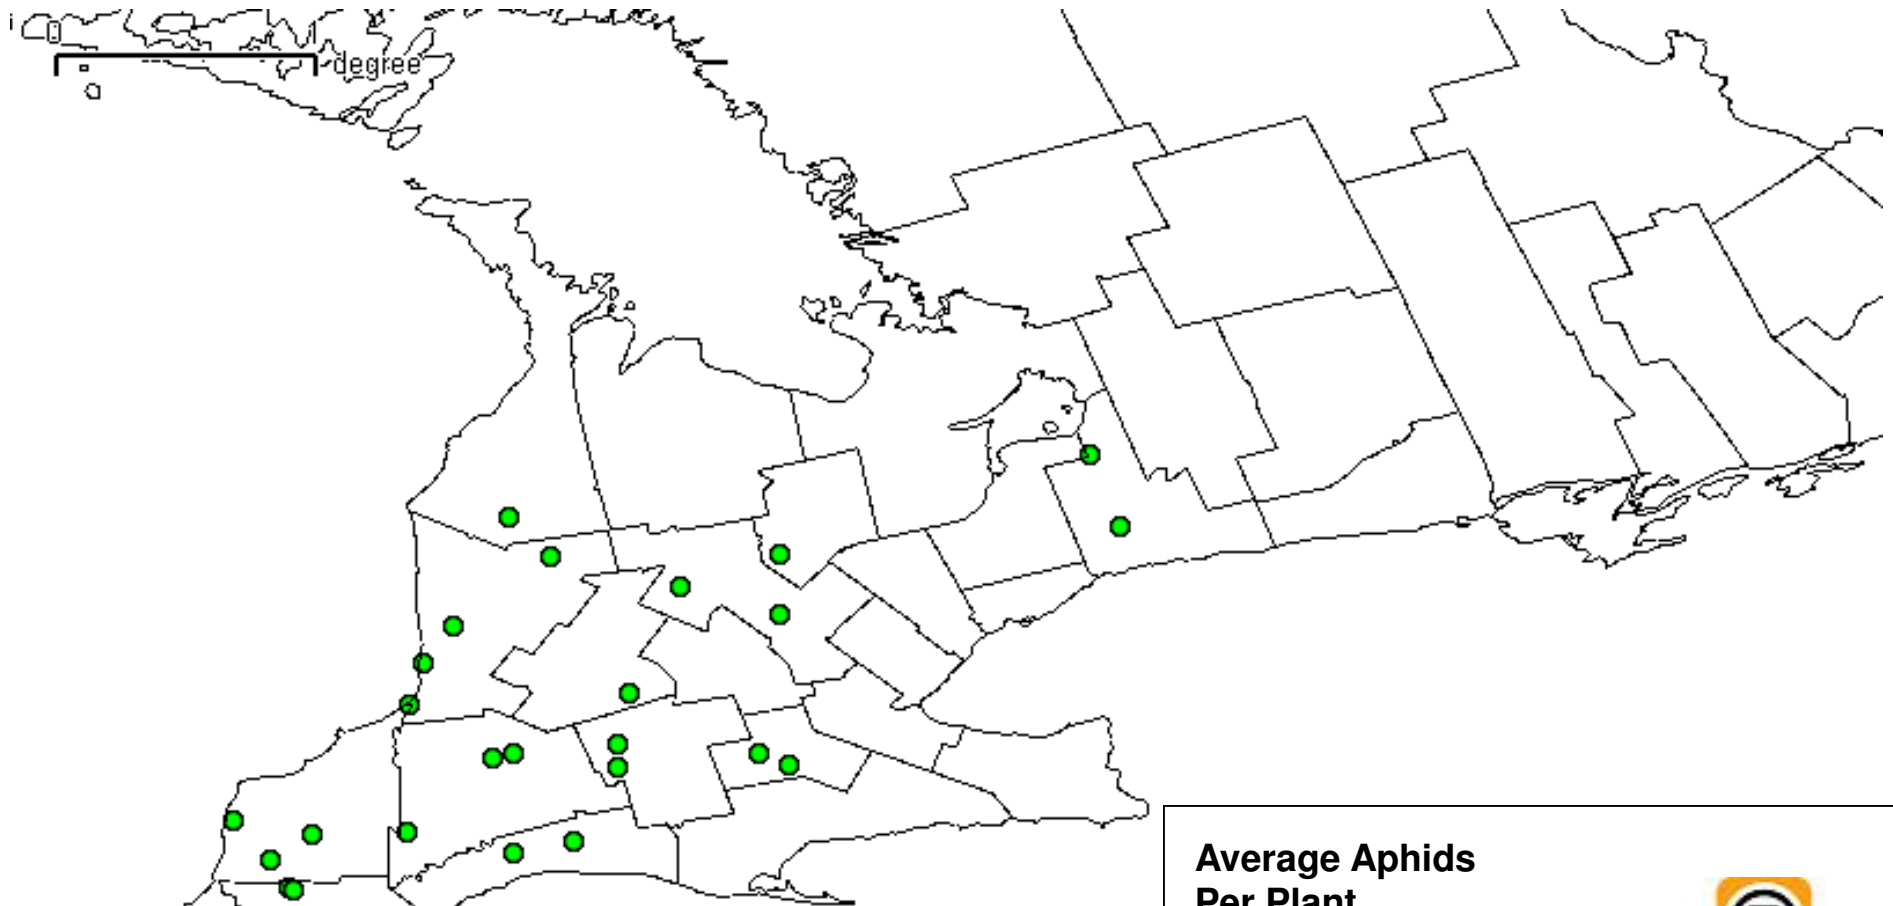

# Ontario Observations 2010 - Soybean Aphids (to June 18)

Lakeshore  
 Kingsville  
 Ridgetown